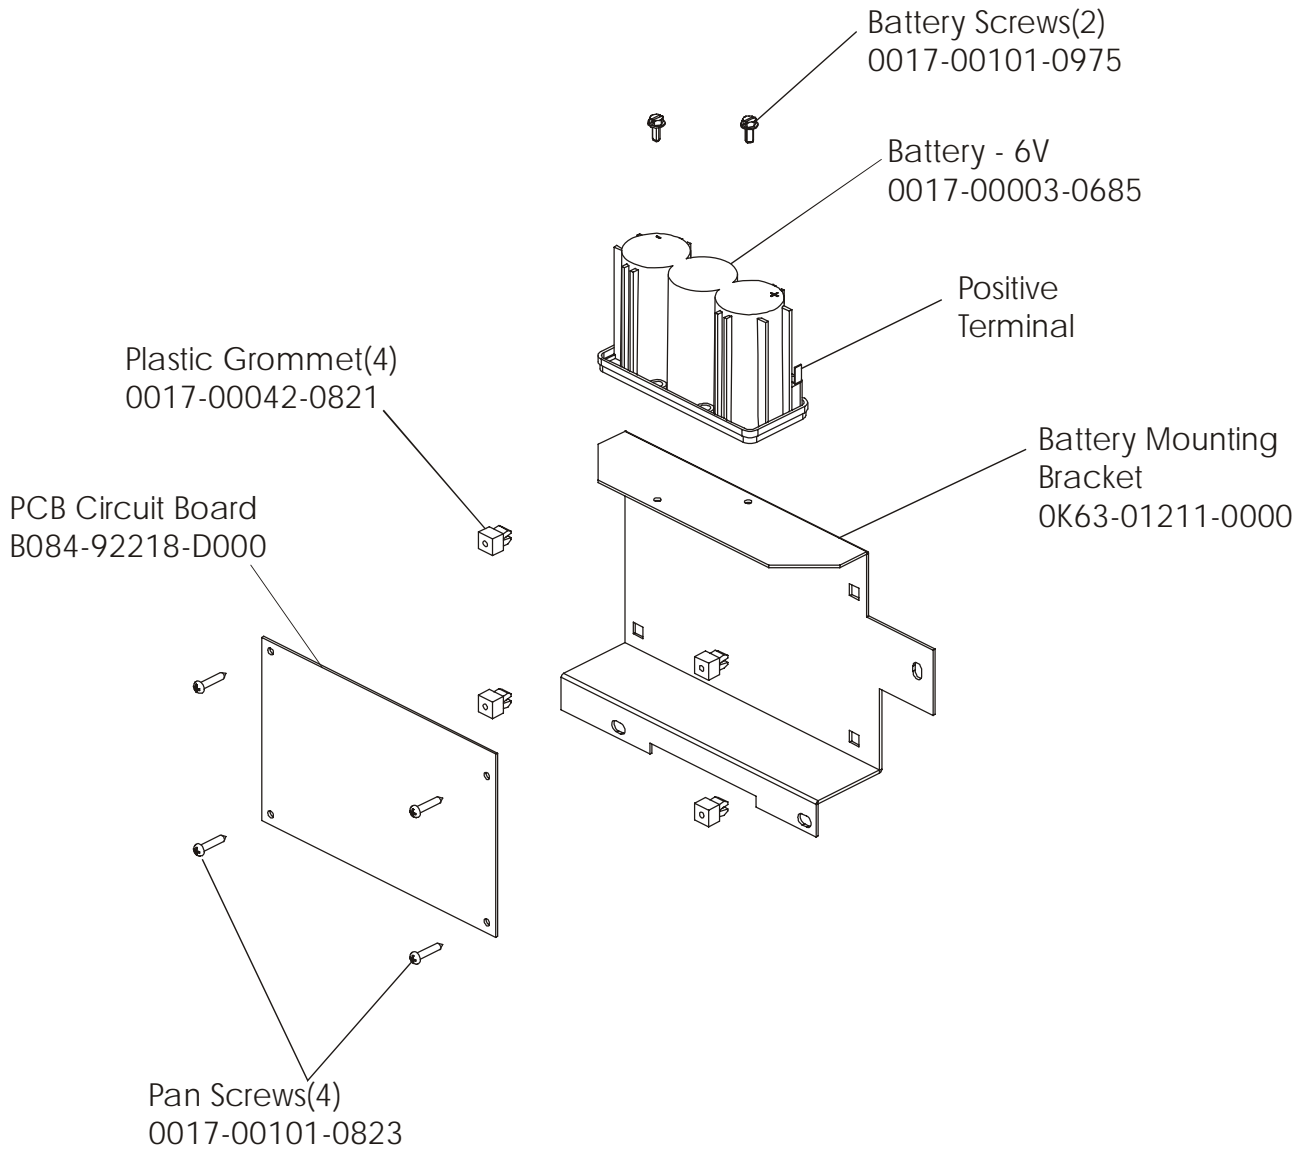

95CW-0XXX-02
S/N CCR100000 and UP

ARCTIC SILVER 95CW
Right Side Shroud and Crankarm

95CW-0XXX-02
S/N CCR100000 and UP

ARCTIC SILVER 95CW
PCB Mounting Bracket Assembly

95CW-0XXX-02
S/N CCR10000 and UP

Assembly Number – AK63-00049-0000